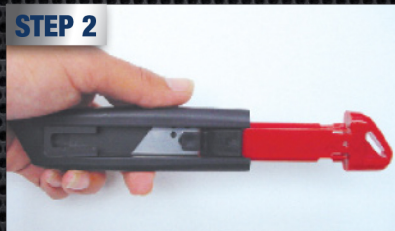

STEP 2

Gently pull out red slider piece to expose blade.