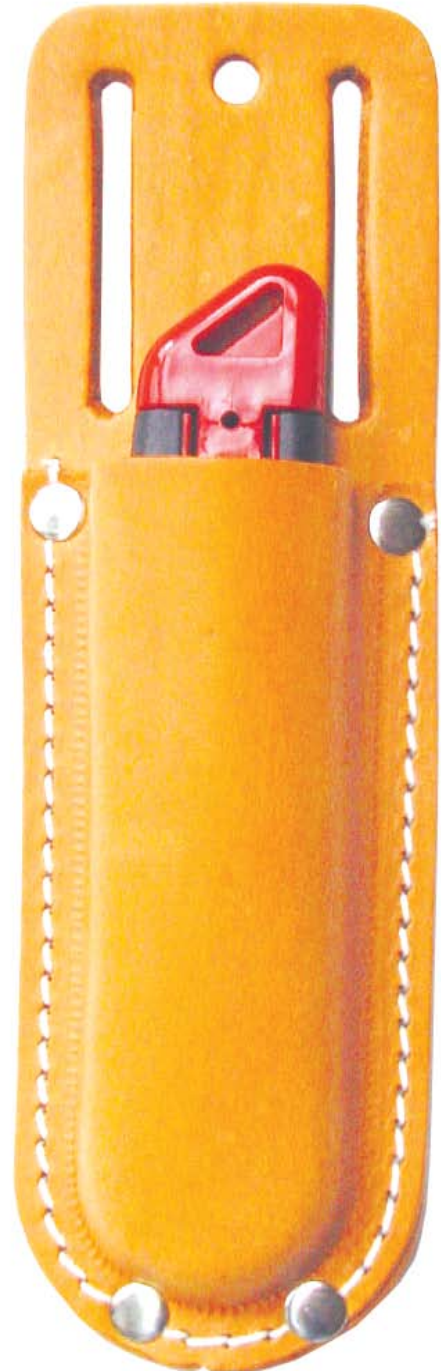

SAFETY KNIVES

DESIGNED TO HELP PREVENT ACCIDENTS IN THE WORKPLACE

CONCEALED BLADES

AUTOMATIC BLADE RETRACTION

SPRING LOADED BLADES

Diplomat C40 Leather Holster

- Heavy duty leather holster
- Rivetted and sewn for extra strength
- Helps reduce injuries
- Belt loop