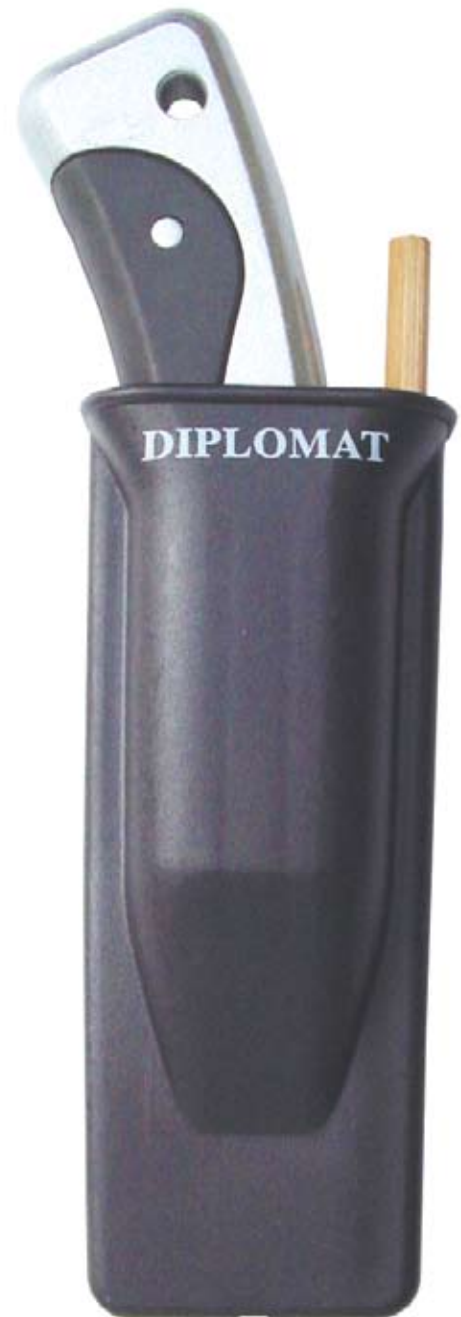

# SAFETY KNIVES

DESIGNED TO HELP PREVENT ACCIDENTS IN THE WORKPLACE

CONCEALED BLADES

AUTOMATIC BLADE RETRACTION

SPRING LOADED BLADES

## Diplomat Hard Case Holster

C56 HOLSTER

- Durable hard plastic
- Suits all types of knives
- Helps reduce injuries
- Belt clip

[www.diplomatblades.com.au](http://www.diplomatblades.com.au)

PH: (03) 9562 0777