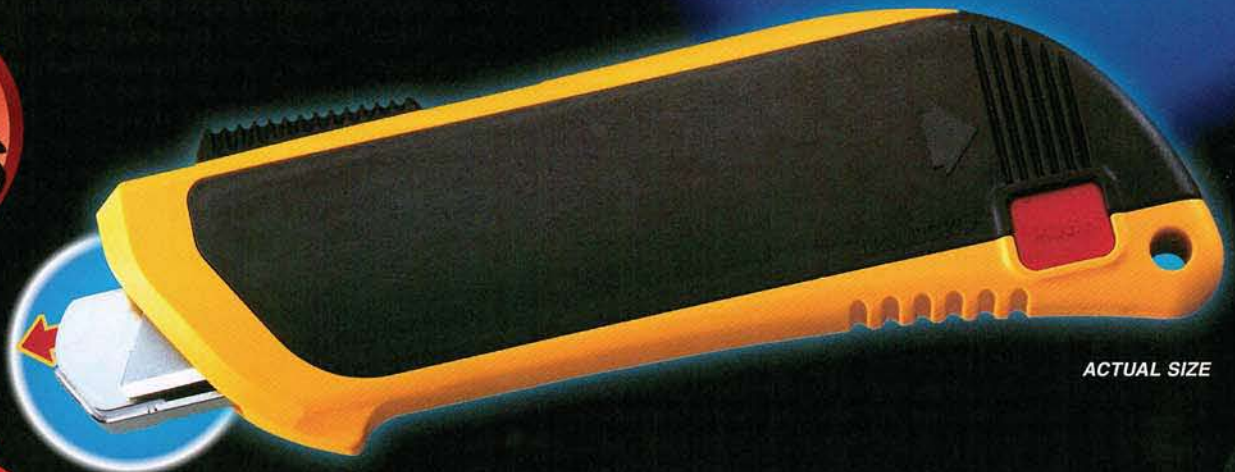

OLFA®

Ultimate Safety Knife

New
MODEL
SK-6

AUTO-GUARD SYSTEM (PAT. Pending)

Step 1

Step 3

SK-6 featuring **AUTO-GUARD SYSTEM** for maximum safety!

1. Push the slider to expose the blade.
 2. The protective guard automatically releases when starting to cut.
 3. After cutting, the guard completely covers the blade even while the thumb is kept on the slider.
- A rounded tip **RSKB-2** safety blade prevents puncture-related incidents from occurring.
 - Glass-fiber contained ABS body to tough work.
 - Quick and Easy blade replacement.
 - Both right- and left-handed use.

RSKB-2 Blade

Rounded Tip Blade

SK-4

OLFA SAFETY Knife Series

SK-5

New

AUTO-GUARD SYSTEM
Safety Knife "SK-6"

OLFA®
THE ORIGINATOR SINCE 1956